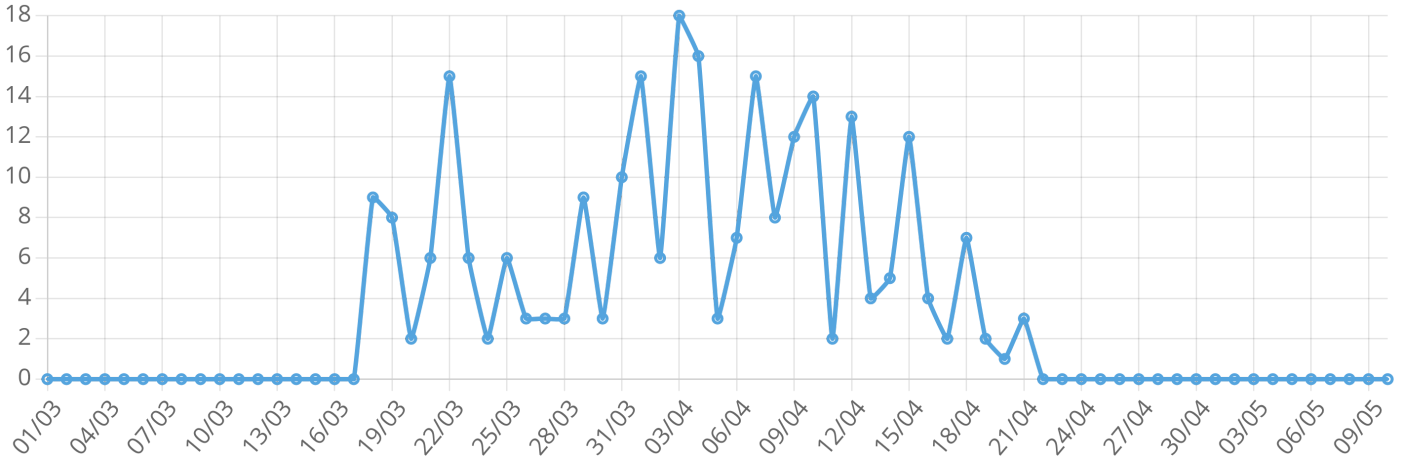

### Total views

254

### Average view duration

00:03:27

Total views per day for the period

Views and average view time by referral source

Source	View count	Average view duration
(direct)	174	00:04:59
domain.com.au	37	00:01:15
m.realestate.com.au	22	00:02:44
realestate.com.au	17	00:01:15
rea-webbooks.com.au	3	00:07:22
rent.com.au	1	00:00:00